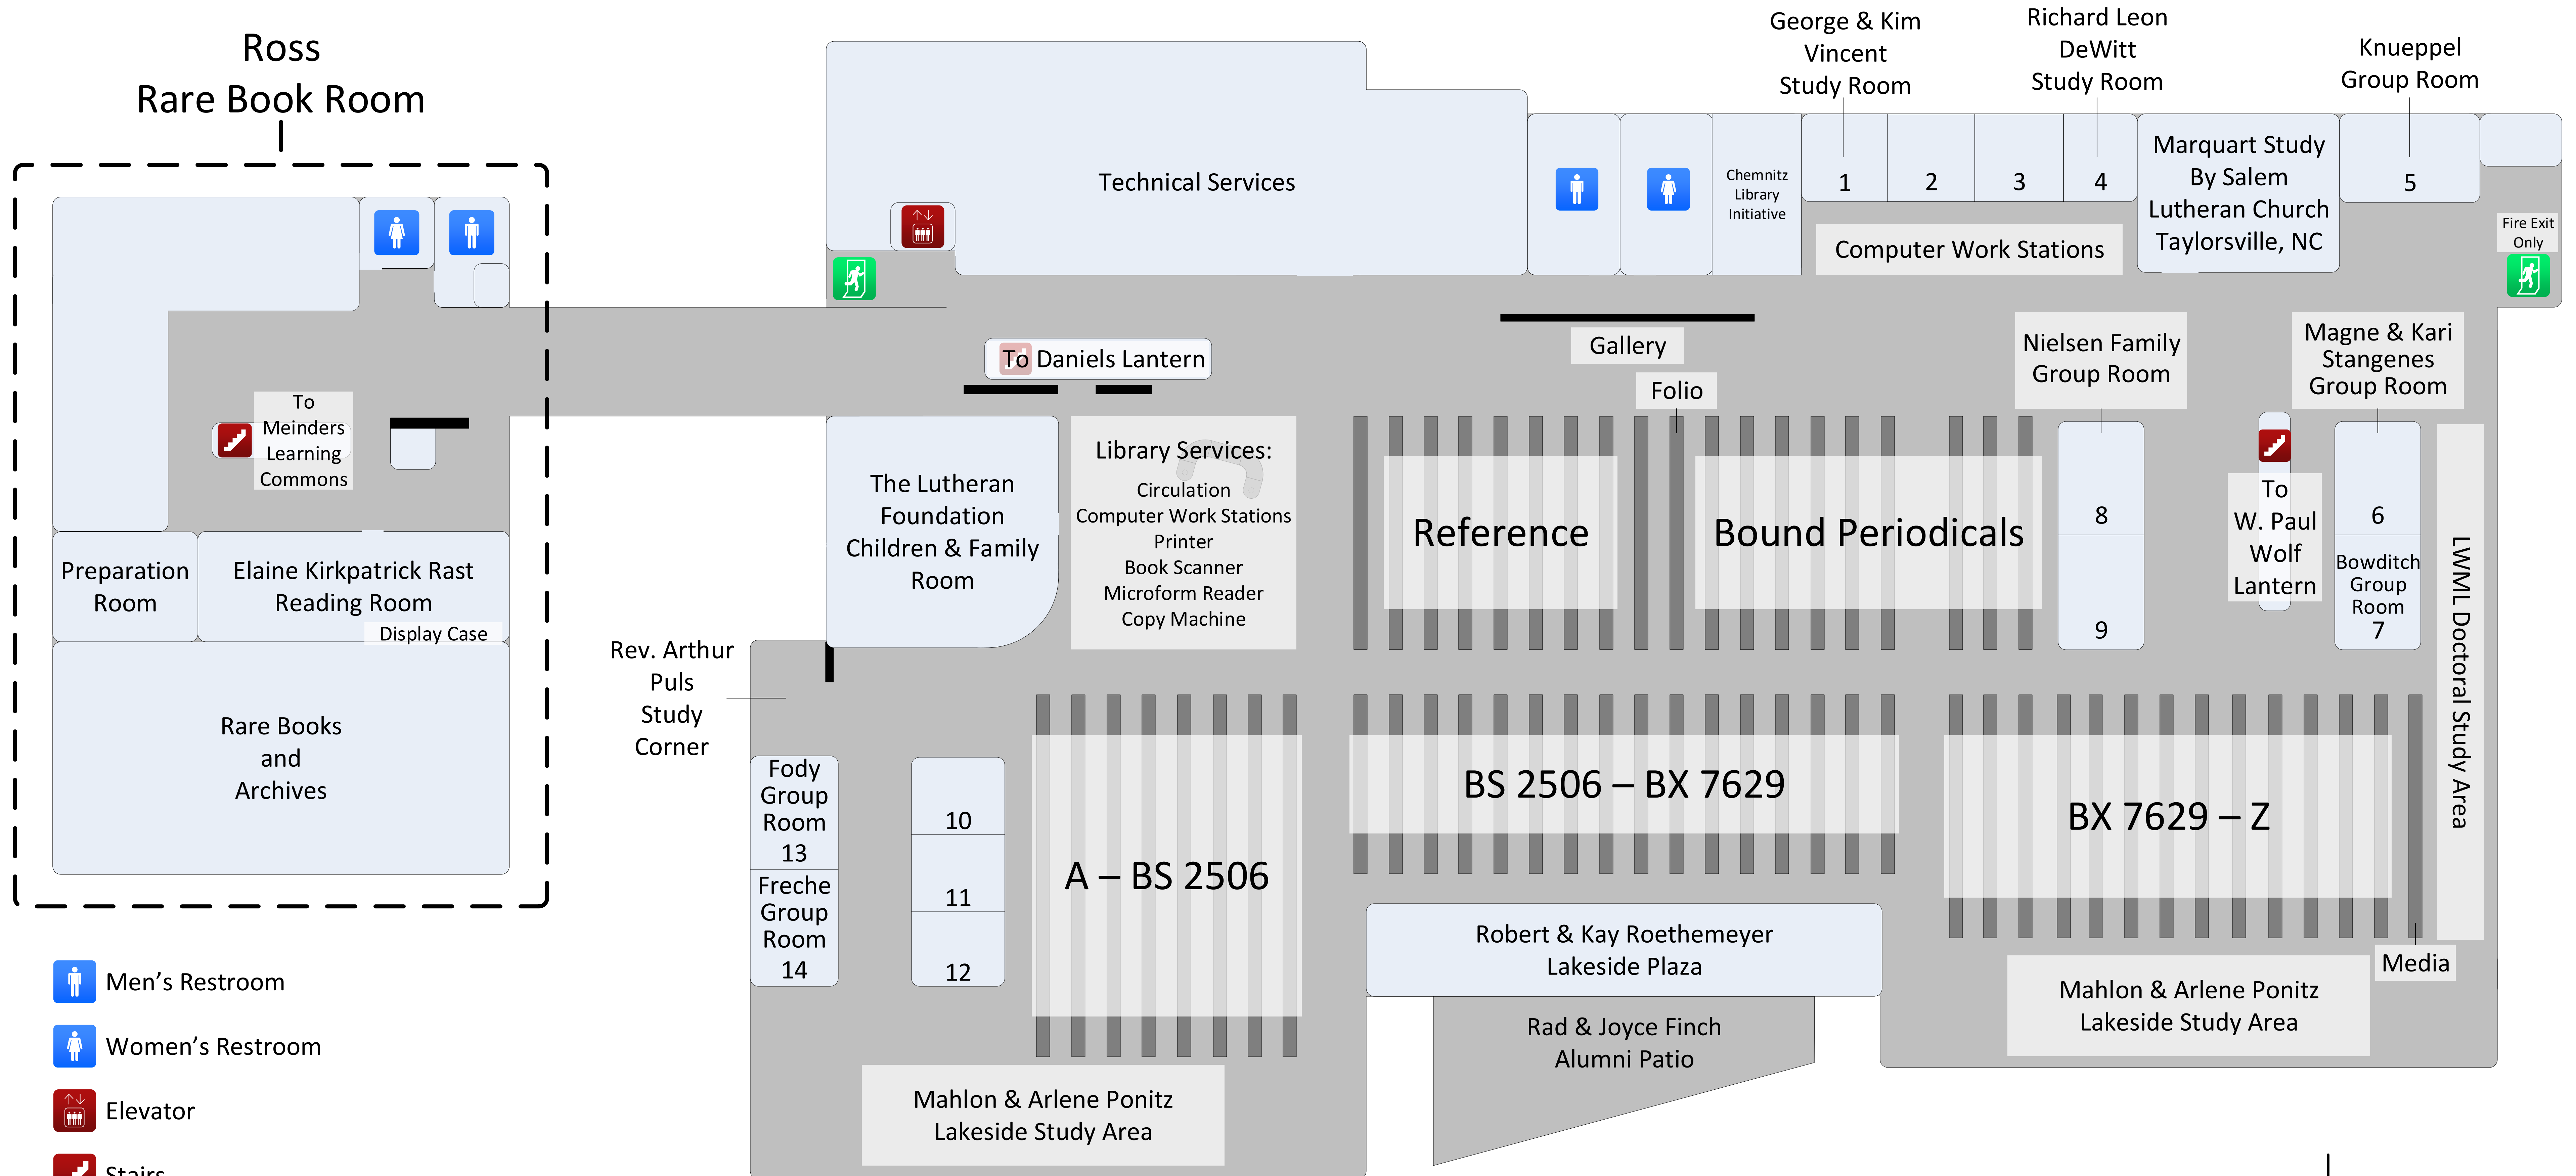

Wayne and Barbara Kroemer Library Plaza Level

Wayne and Barbara Kroemer Library

Lower Level

-  Men's Restroom
-  Women's Restroom
-  Elevator
-  Stairs
-  Exit

Wayne and Barbara Kroemer Library Mezzanine Level