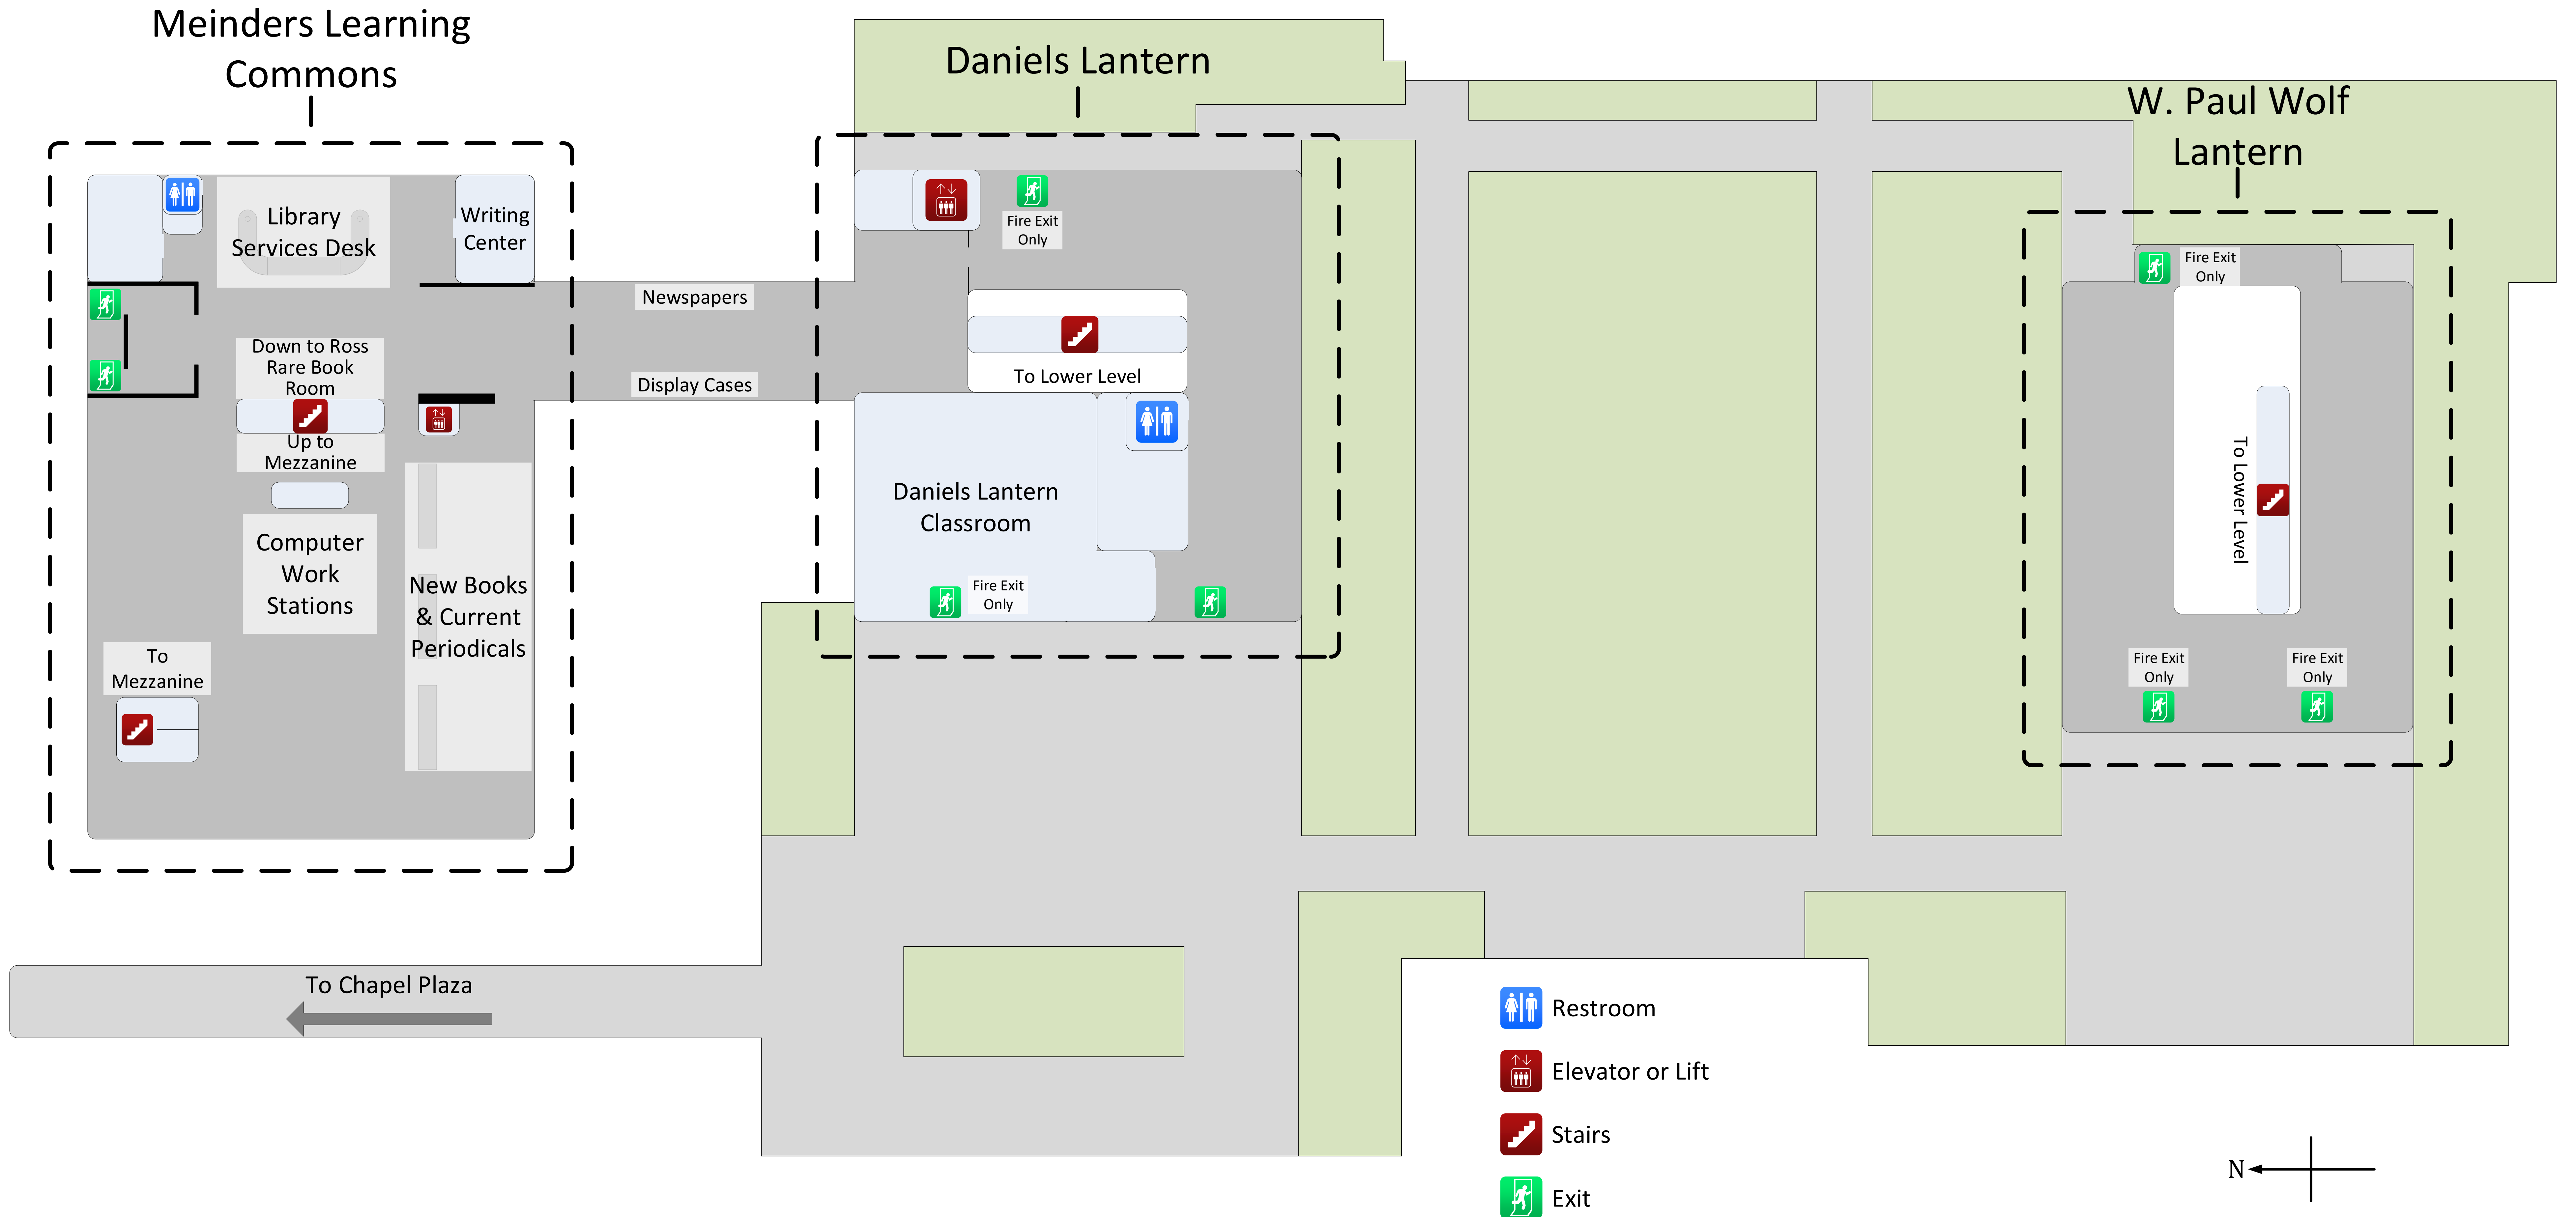

Wayne and Barbara Kroemer Library Plaza Level

Wayne and Barbara Kroemer Library

Lower Level

-  Men's Restroom
-  Women's Restroom
-  Elevator
-  Stairs
-  Exit

Wayne and Barbara Kroemer Library Mezzanine Level