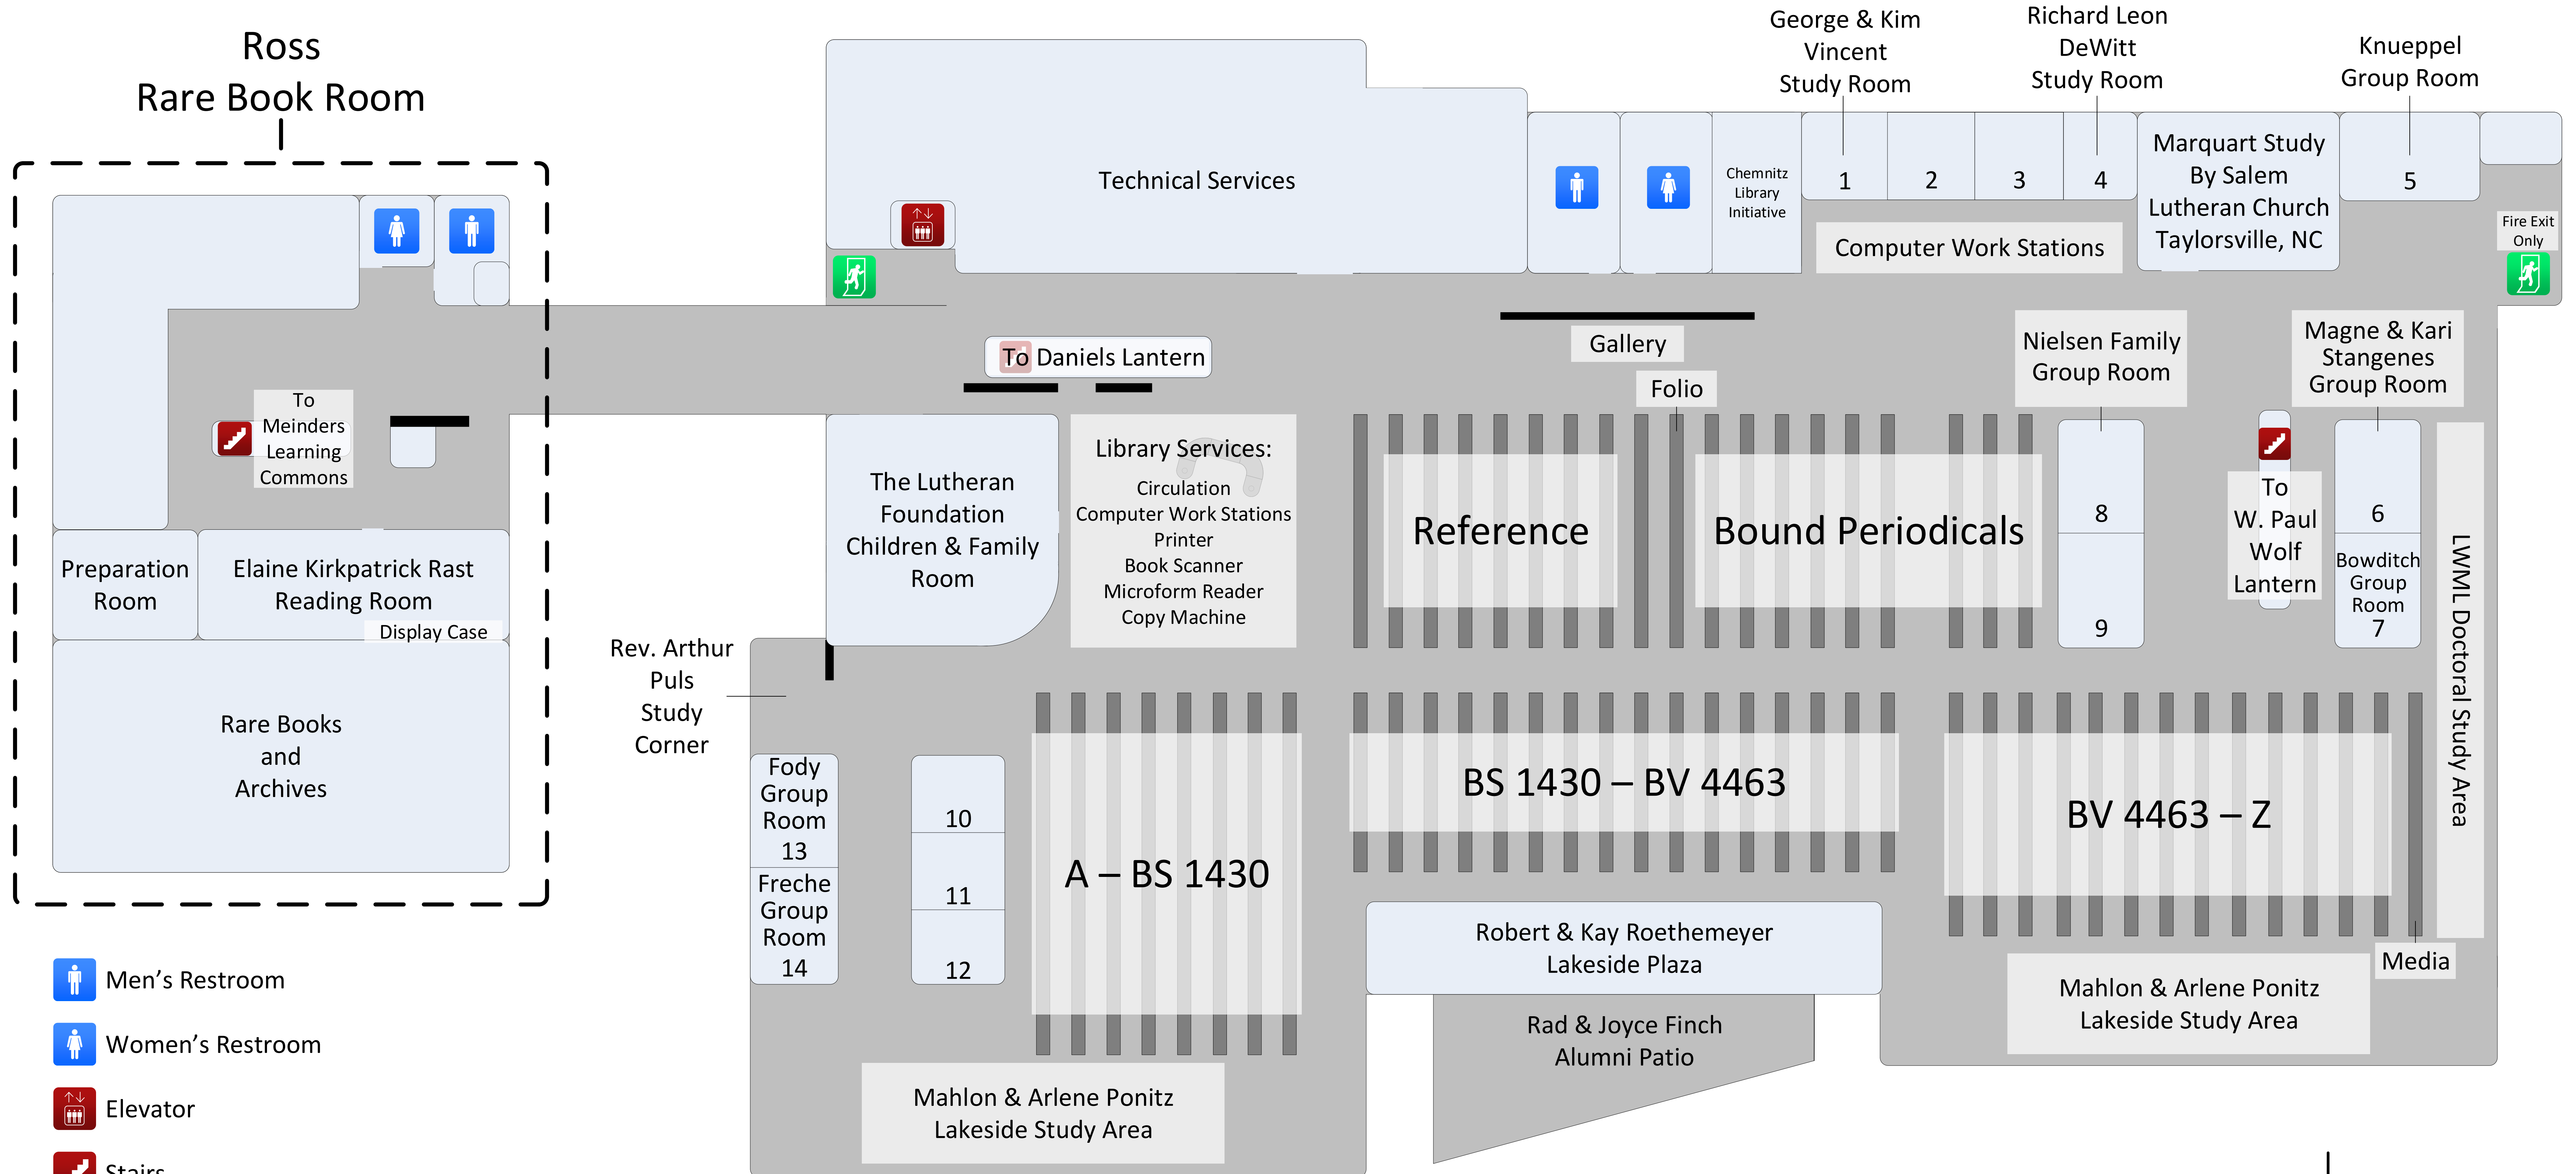

Wayne and Barbara Kroemer Library Plaza Level

Wayne and Barbara Kroemer Library Lower Level

-  Men's Restroom
-  Women's Restroom
-  Elevator
-  Stairs
-  Exit

Wayne and Barbara Kroemer Library Mezzanine Level