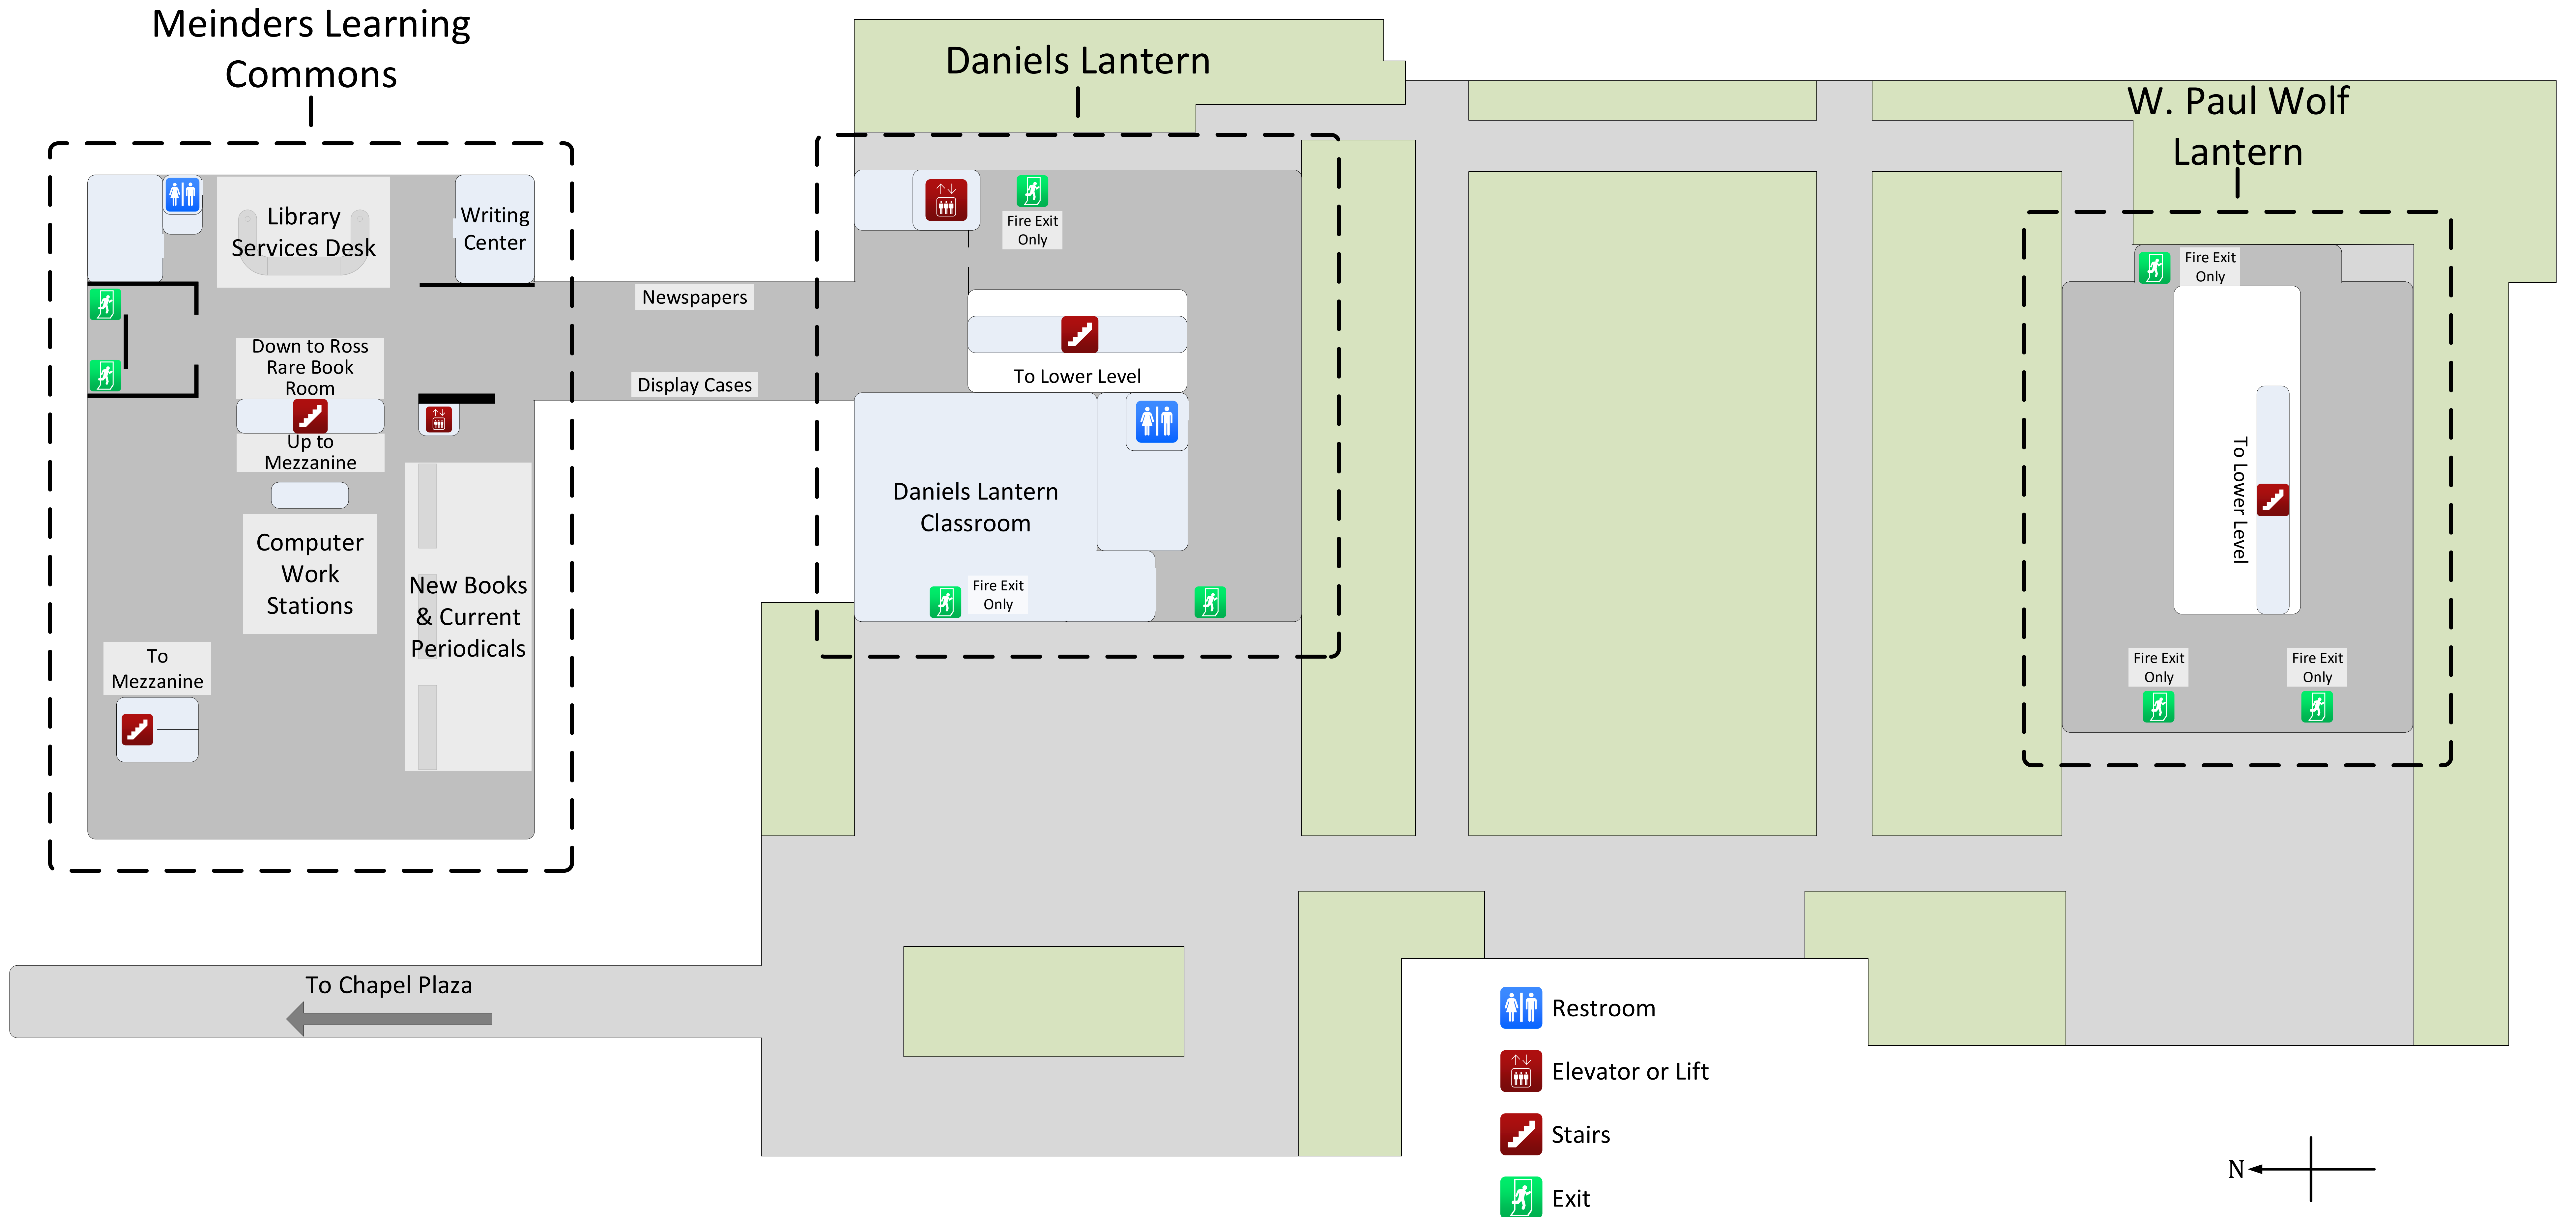

Wayne and Barbara Kroemer Library Plaza Level

Wayne and Barbara Kroemer Library Lower Level

-  Men's Restroom
-  Women's Restroom
-  Elevator
-  Stairs
-  Exit

Wayne and Barbara Kroemer Library Mezzanine Level